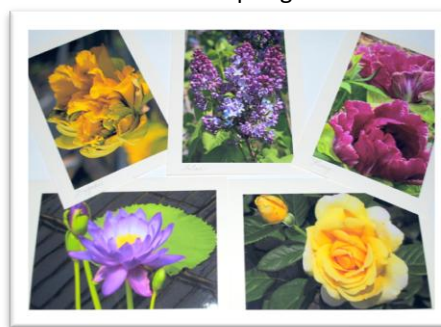

Six Note Card Collections Offered by Dolley Madison Garden Club
Each collection contains five cards with envelopes, \$10.00 per collection.
Contact wphud@hughes.net for ordering details.

Winter

Early Spring

Spring

Late Spring

Water Lilies and Daffodils

Butchart Gardens